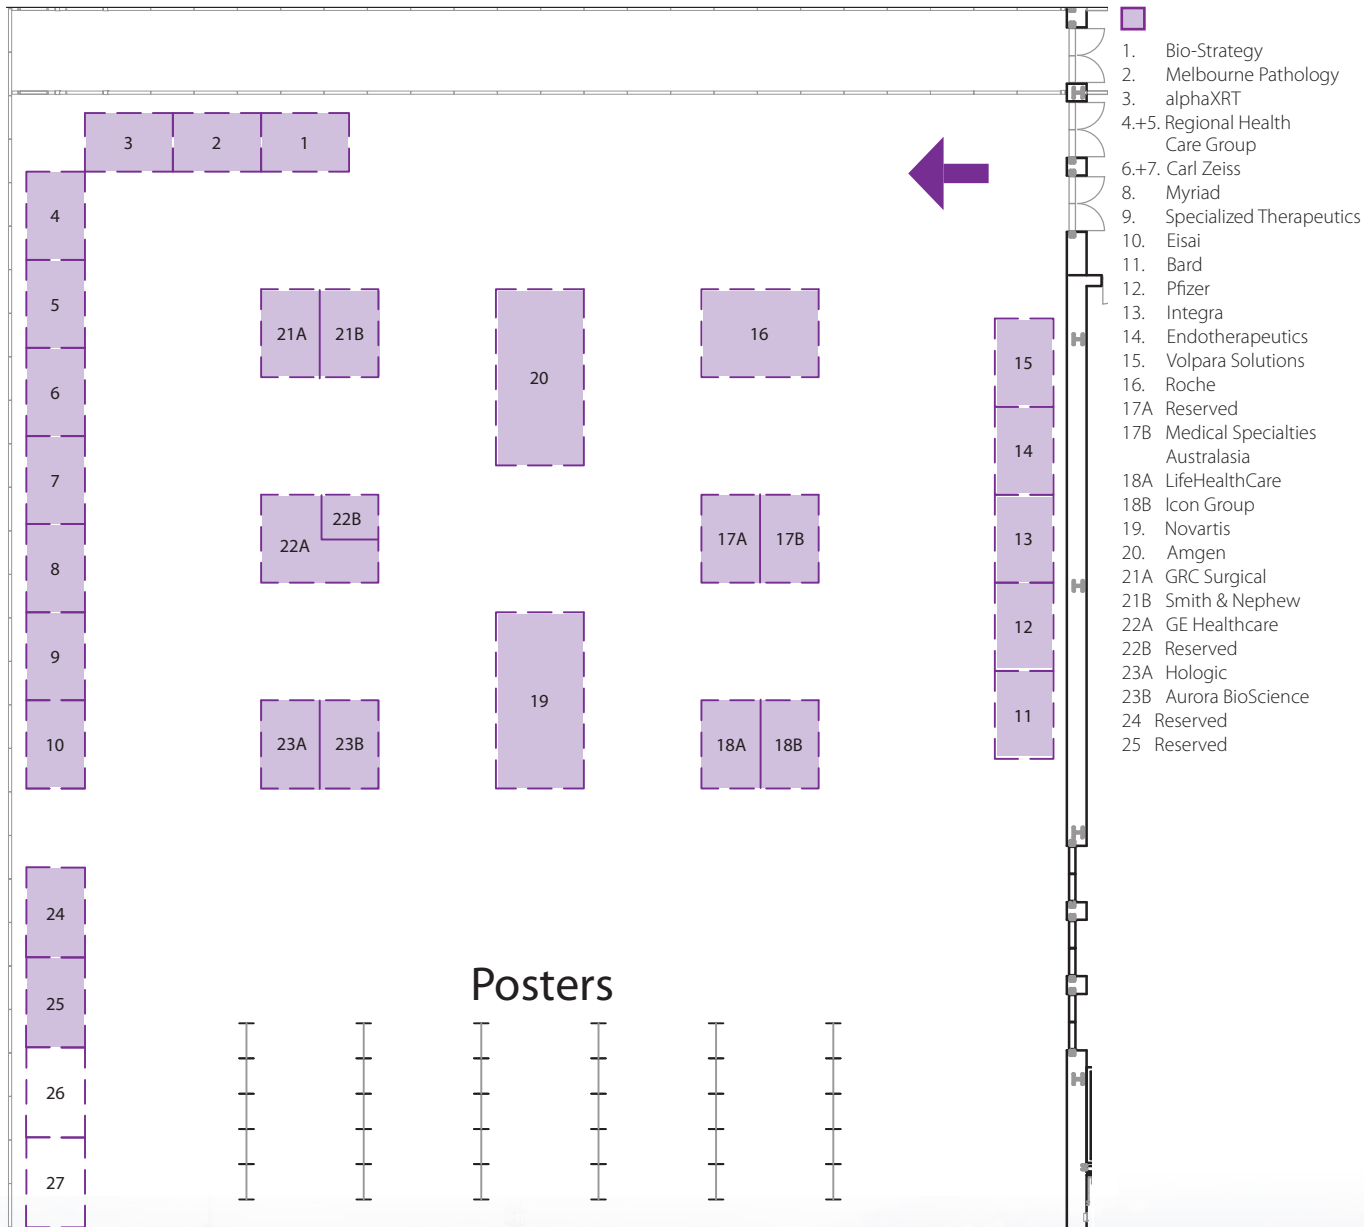

Melbourne International Joint Breast Congress

Melbourne, Australia • October 11-13, 2018

Net exhibition space: AUD 490 per sq.m